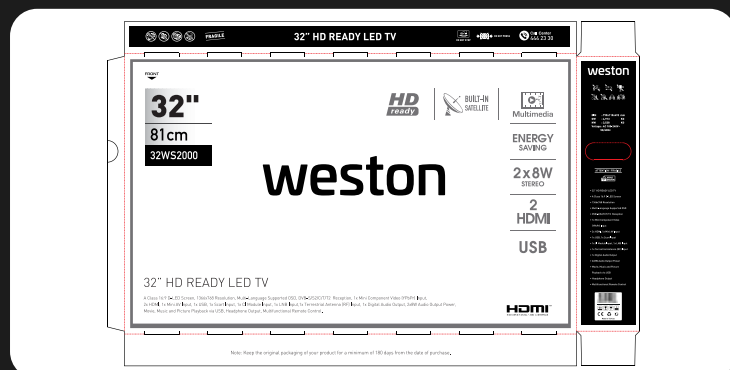

PRODUCT PACKAGING WORK