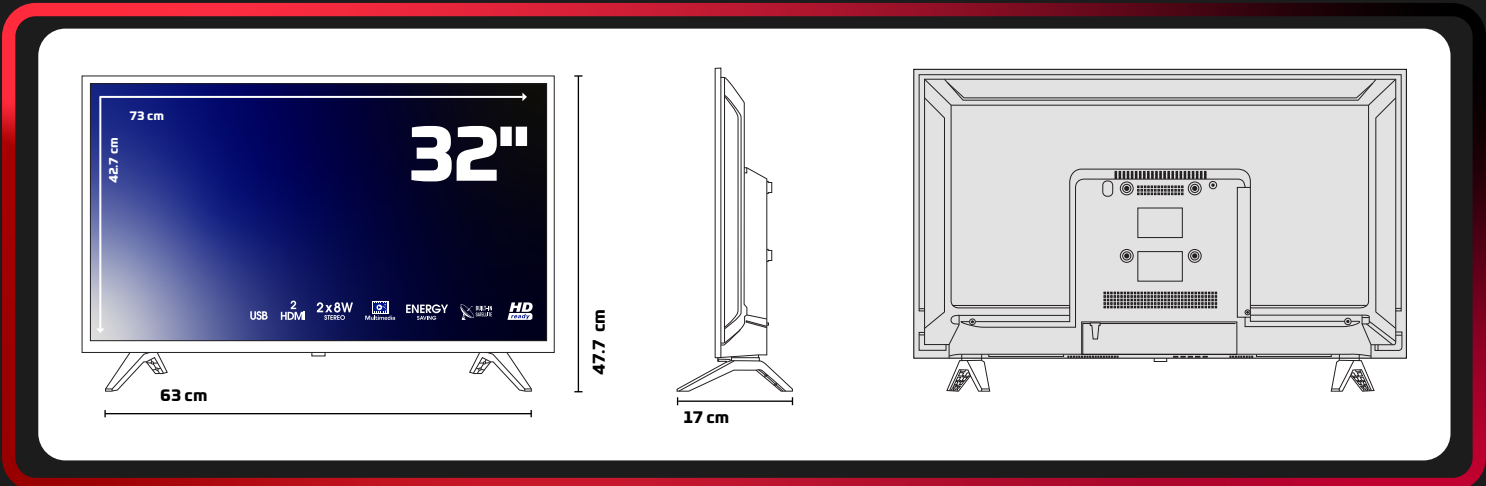

weston

PRODUCT INTRODUCTION FORM

32WS2000 LED TV WITH SATELLITE RECEIVER

PRODUCT IMAGES

PRODUCT TECHNICAL SPECIFICATIONS

Screen

32" HD READY LED TV

1366x768 Resolution

Framed Screen

A Class 16:9 DLED Screen

Satellite Receiver LED TV System Features

Operating System with Satellite Receiver

Multi-Language Supported OSD

Movie, Music and Picture

Playback via USB

Sound

2x8W Audio Output Power (RMS)

Multiple Sound Modes (Cinema, Music, etc.)

Links

DVB S/S2/C/T/T2 Suitable for Publications

1xTerrestrial Antenna (RF) Input - 1xLNB

1xAV Input - 1xMini AV Input - 1xCI Module

2xHDMI - 1xUSB - 1xScart Input

HD READY

Accessories

Multifunctional Remote Control

Quick Start Guide

PRODUCT AND PACKAGING DIMENSIONS INFORMATION

Packaging Size : 795mm x 115mm x 492mm

Product Gross Weight : 4.913 kg

Product Net Weight : 3.528 kg