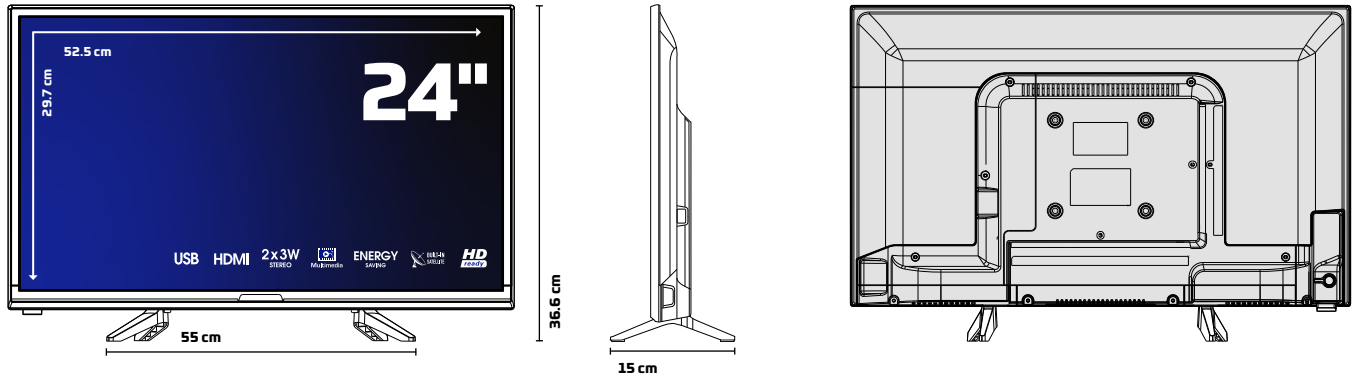

weston

PRODUCT INTRODUCTION FORM

24WS3000 LED TV WITH SATELLITE RECEIVER

PRODUCT IMAGES