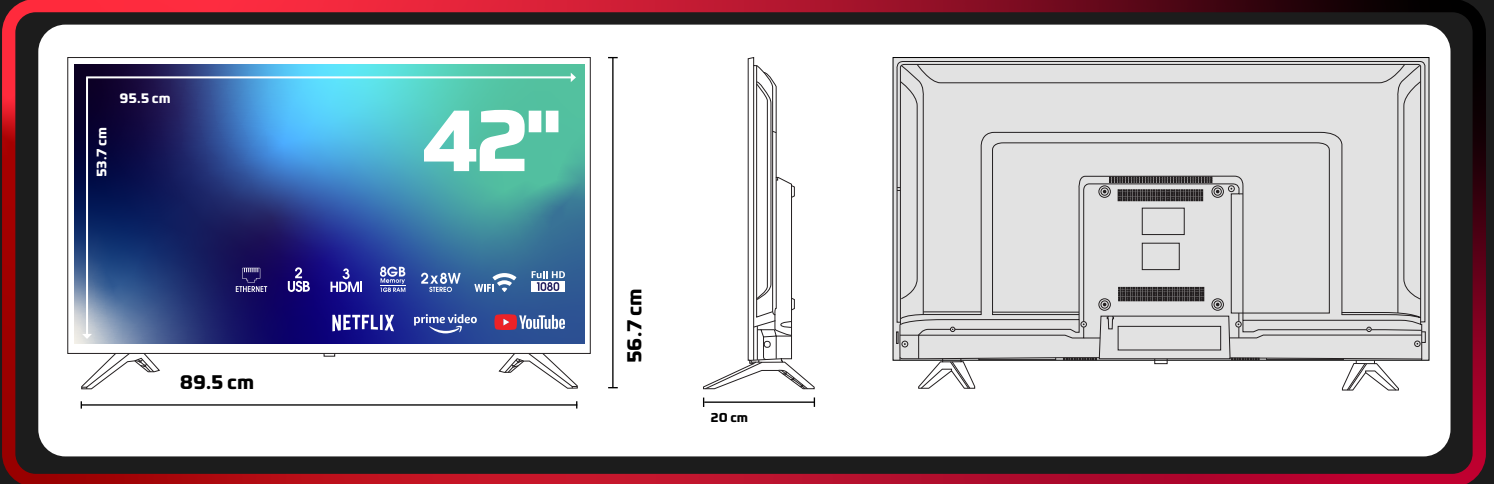

weston

PRODUCT INTRODUCTION FORM

42WS2102 FULL HD ANDROID LED TV

PRODUCT IMAGES

PRODUCT TECHNICAL SPECIFICATIONS

Screen

40" FULL HD Android LED TV

1920x1080 Resolution

Framed Screen

A Class 16:9 DLED Screen

Smart TV and System Features

Android Operation System

1 GB RAM

8 GB Internal Memory

Multi-Language Supported OSD

Sound

2x8W Audio Output Power (RMS)

Multiple Sound Modes (Cinema, Music, etc.)

Links

WiFi & LAN Connection

DVB S/S2/C/T/T2 Suitable for Publications

1xTerrestrial Antenna (RF) Input

3xHDMI - 2xUSB - 1xAV Input - 1xLNB Input

FULL HD

Accessories

Multifunctional Remote Control

Quick Start Guide

PRODUCT AND PACKAGING DIMENSIONS INFORMATION

Packaging Size : 1005mm x 145mm x 635mm

Product Gross Weight : 8.725 kg

Product Net Weight : 6.950 kg