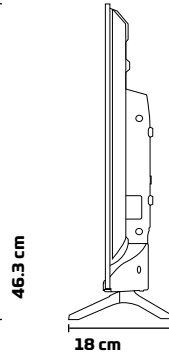

weston

PRODUCT INTRODUCTION FORM

32WS3001 LED TV WITH SATELLITE RECEIVER

PRODUCT IMAGES

PRODUCT TECHNICAL SPECIFICATIONS

Screen

32" HD READY LED TV

1366x768 Resolution

Accessories

Multifunctional Remote Control

Quick Start Guide

PRODUCT AND PACKAGING DIMENSIONS INFORMATION

Packaging Size : 770mm x 105mm x 507mm

Product Gross Weight : 4.775 kg

Product Net Weight : 3.815 kg