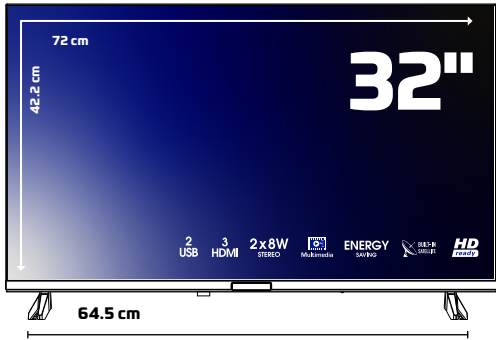

weston

PRODUCT INTRODUCTION FORM

32WS3001 LED TV WITH SATELLITE RECEIVER

PRODUCT IMAGES

PRODUCT TECHNICAL SPECIFICATIONS

Screen

32" HD READY LED TV

1366x768 Resolution

Frameless Screen

A Class 16:9 DLED Screen

Satellite Receiver LED TV System Features

Operating System with Satellite Receiver

Multi-Language Supported OSD

Movie, Music and Picture

Playback via USB

Sound

2x8W Audio Output Power (RMS)

Multiple Sound Modes (Cinema, Music, etc.)

Links

DVB S/S2/C/T/T2 Suitable for Publications

1xTerrestrial Antenna (RF) Input

1xAV Input - 1xLNB Input

3xHDMI - 2xUSB

1xCI Module Input

Accessories

Multifunctional Remote Control

Quick Start Guide

PRODUCT AND PACKAGING DIMENSIONS INFORMATION

Packaging Size : 770mm x 105mm x 507mm

Product Gross Weight : 4.775 kg

Product Net Weight : 3.815 kg