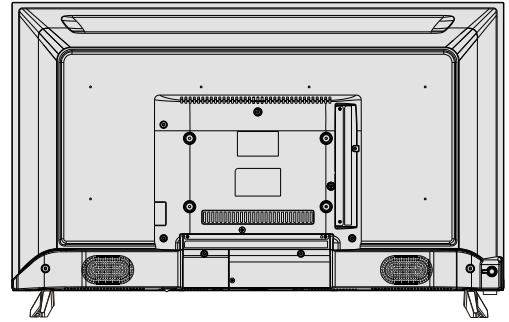

weston

PRODUCT INTRODUCTION FORM

32WS3001 LED TV WITH SATELLITE RECEIVER

PRODUCT IMAGES

PRODUCT TECHNICAL SPECIFICATIONS

Screen

32" HD READY LED TV

1366x768 Resolution