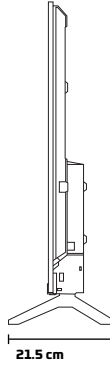

weston

PRODUCT INTRODUCTION FORM

43WS2203 FULL HD webOS LED TV

PRODUCT IMAGES

61.5 cm

21.5 cm

PRODUCT TECHNICAL SPECIFICATIONS

Screen

43" FULL HD webOS LED TV

1920x1080 Resolution

Frameless Screen

A Class 16:9 DLED Screen

Smart TV and System Features

webOS Operation System

1 GB RAM

8 GB Internal Memory

Video

Display Modes (Vivid, Normal, Sports, etc.)

FULL HD

Accessories

Multifunctional Remote Control

Quick Start Guide

PRODUCT AND PACKAGING DIMENSIONS INFORMATION

Packaging Size : 1020mm x 600mm x 115mm