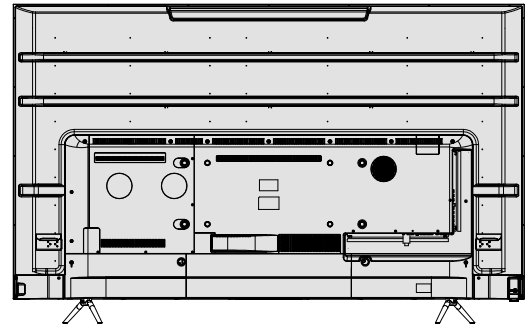

weston

PRODUCT INTRODUCTION FORM

75WS3305 4K LED TV

PRODUCT IMAGES