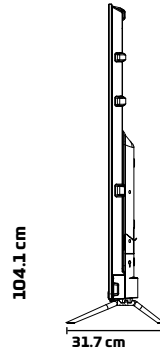

weston

PRODUCT INTRODUCTION FORM

75WS3305 4K LED TV

PRODUCT IMAGES