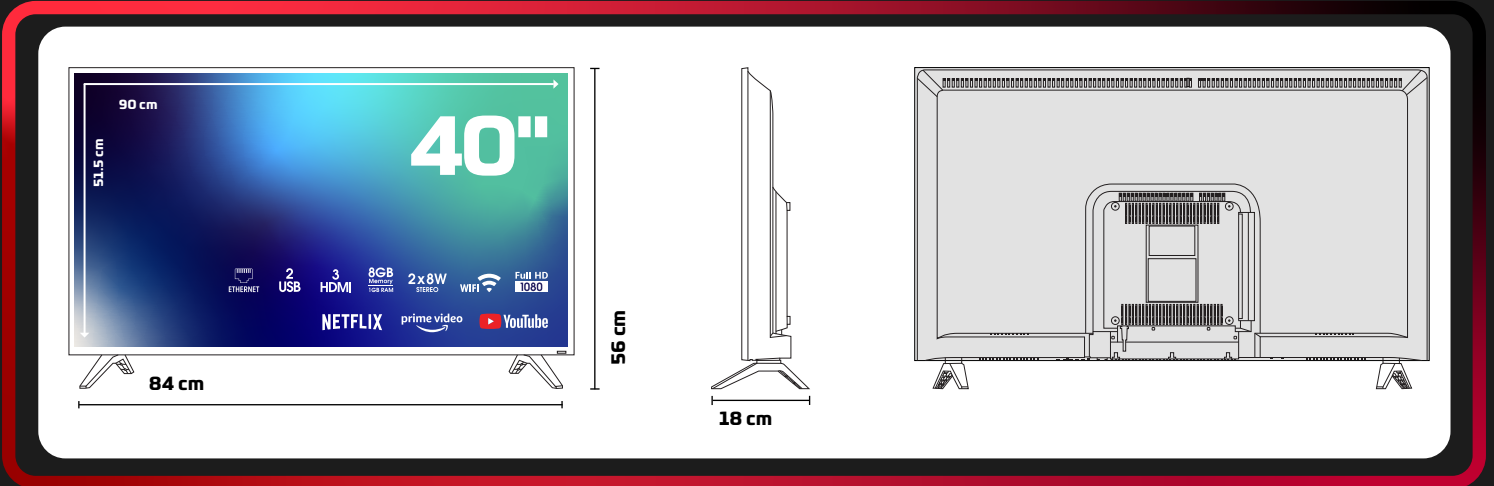

weston

PRODUCT INTRODUCTION FORM

40WS2102 FULL HD ANDROID LED TV

PRODUCT IMAGES

PRODUCT TECHNICAL SPECIFICATIONS

Screen

40" FULL HD Android LED TV

1920x1080 Resolution

Framed Screen

A Class 16:9 DLED Screen

Smart TV and System Features

Android Operation System

1 GB RAM

8 GB Internal Memory

Multi-Language Supported OSD

Sound

2x8W Audio Output Power (RMS)

Multiple Sound Modes (Cinema, Music, etc.)

Links

WiFi & LAN Connection

DVB S/S2/C/T/T2 Suitable for Publications

1xTerrestrial Antenna (RF) Input

3xHDMI - 2xUSB - 1xAV Input - 1xLNB Input

FULL HD

Accessories

Multifunctional Remote Control

Quick Start Guide

PRODUCT AND PACKAGING DIMENSIONS INFORMATION

Packaging Size : 950mm x 150mm x 625mm

Product Gross Weight : 7.565 kg

Product Net Weight : 6 kg